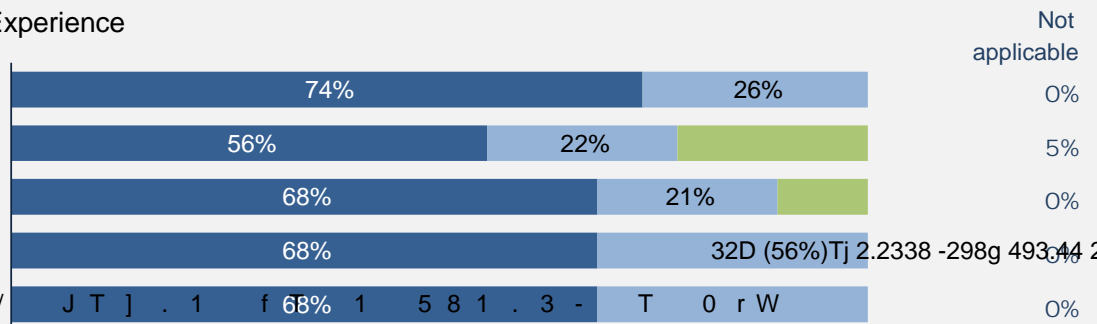

Grey header bar

Dark blue header bar

Dark blue header bar

Large light grey content block

Light grey content block

Light grey content block

Diploma, Associate Degree, and Certificate Student Outcomes Summary of Survey Results: 2019 to 2023

Applied filters:

CPC/VCC:Administrative/Professional

Cohort	34
Respondents	19
Response Rate	56%

Skill Development and Post-Secondary Experience

89%

said they were very satisfied or satisfied with the education they received.

Skill Development

Percentages are based on those who gave a valid rating, excluding those who said Not applicable.

Satisfaction with Post-Secondary Experience

Percentages are based on those who gave a valid rating, excluding those who said Not applicable.